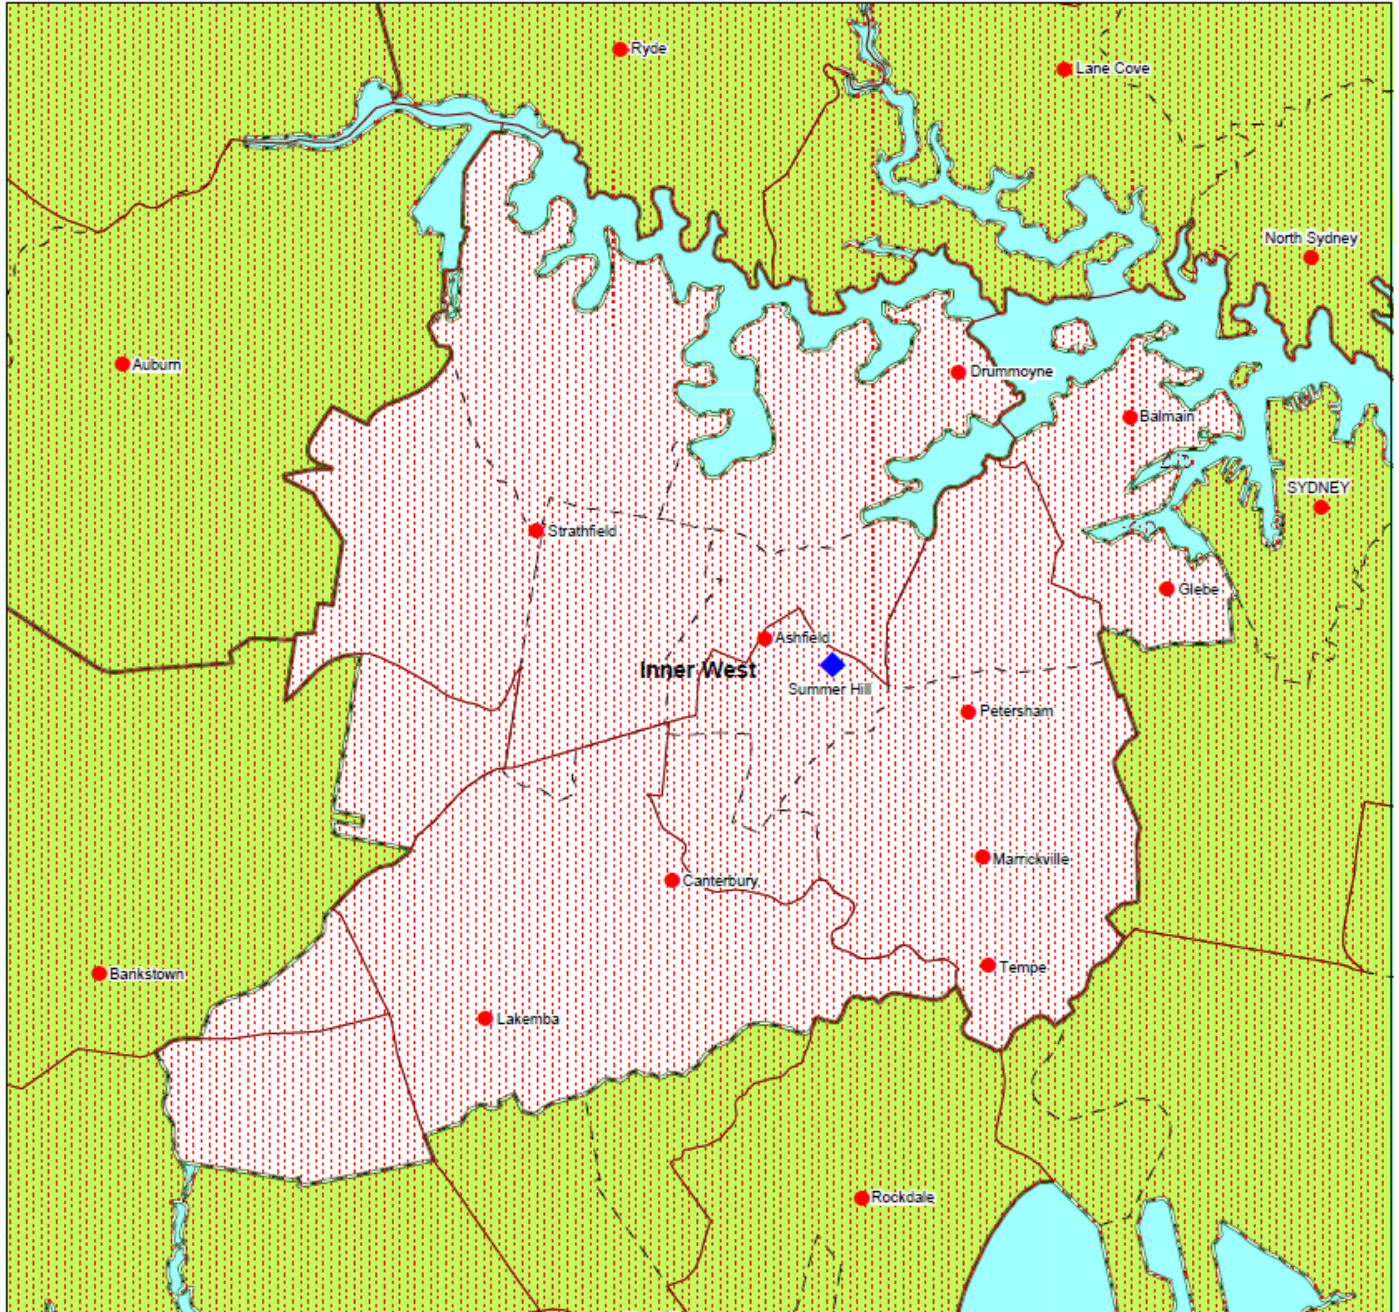

**Inner West HACC Map**

**Ashfield**

Ashfield  
Croydon  
Haberfield  
Summer Hill

**Leichhardt**

Leichhardt

**Lilyfield**

Balmain  
Birchgrove  
Rozelle  
Annandale

**Burwood**

Burwood

**Strathfield**

Greenacre  
Homebush  
Homebush West  
Strathfield South

**Canada Bay**

Abbotsfield

## **Canada Bay continued**

Breakfast point  
Cabarita  
Canada bay  
Chiswick  
Concord  
Drummoyne  
Five dock  
North Strathfield  
Rodd point  
Russel Lea

## **Marrickville**

Camperdown  
Dulwich Hill  
Enmore  
Lewisham  
Marrickville  
Newtown  
Petersham  
St Peters  
Stanmore  
Sydenham  
Tempe