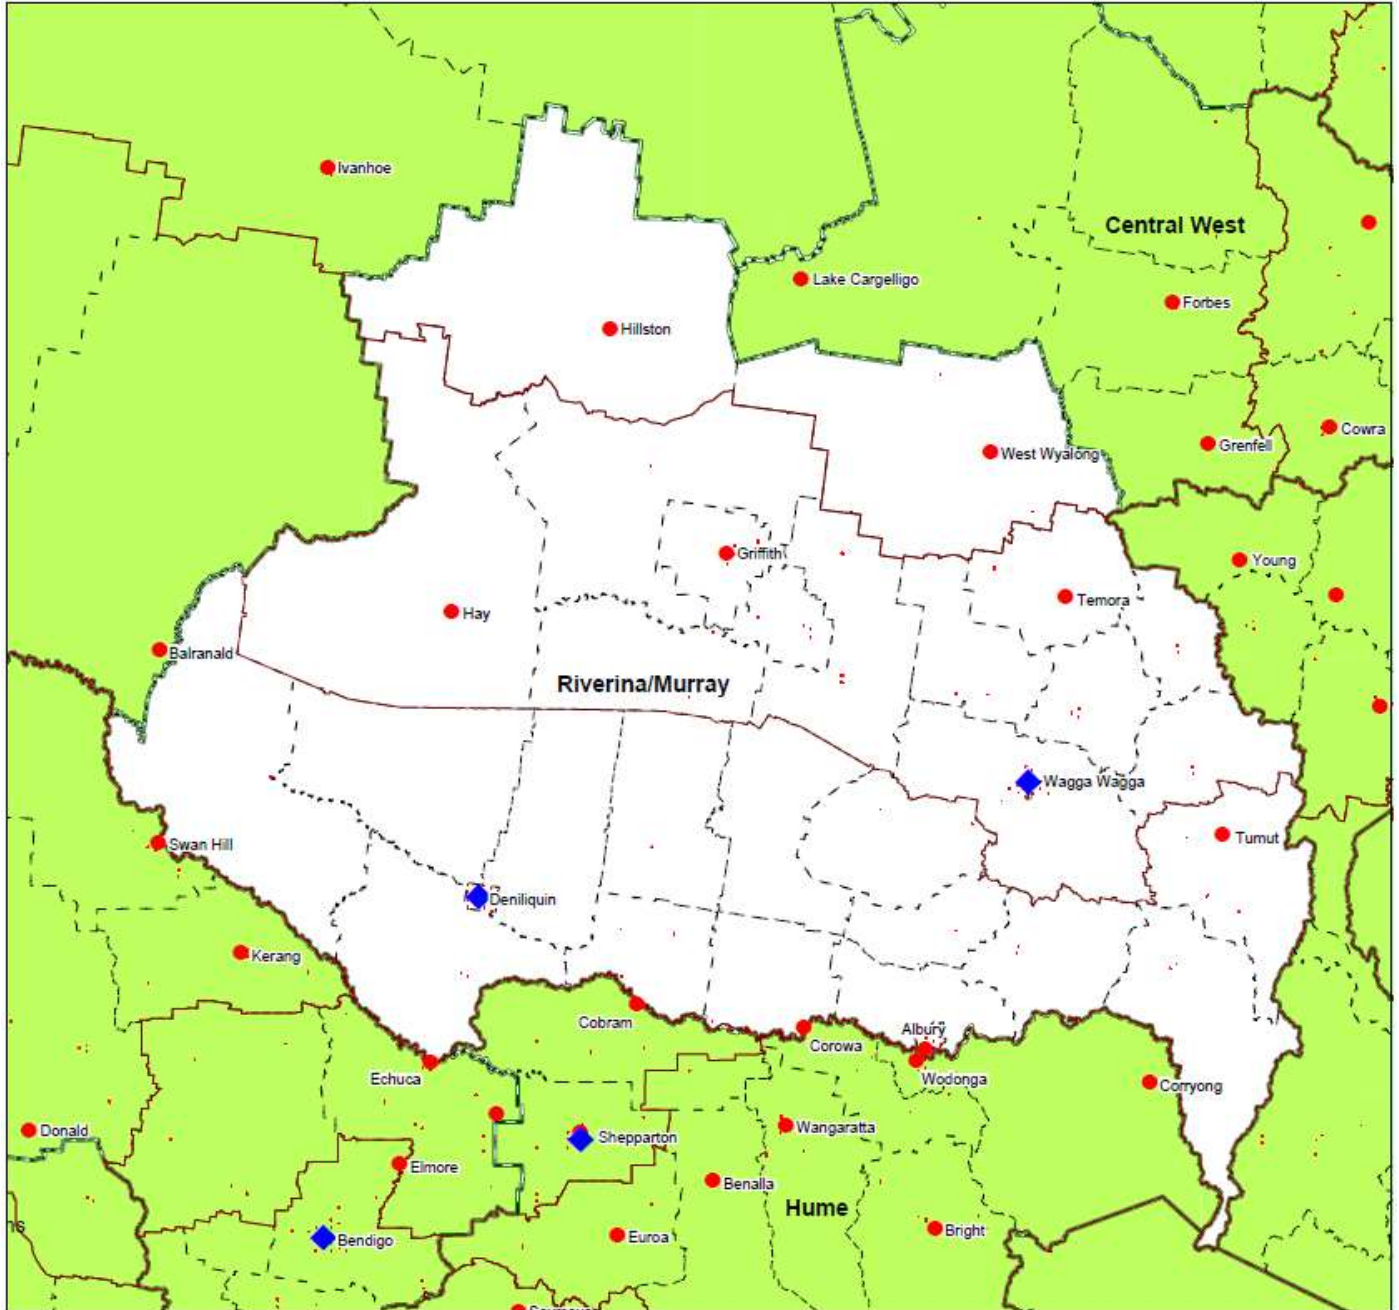

**Riverina/Murray HACC Map**

**Wentworth shire**

Cal Cal  
Rufus River  
Wentworth  
Avoca  
Dareton  
Pooncarie  
Burtundy  
Curlwaa

Merbein  
Cullulleraine  
Irymple Cliffs  
Mildura  
Monak  
Buronga  
Gol Gol  
Irymple Cliffs  
Trentham Cliffs  
Mungo

Arumpo

**Balranald Shire**

Euston  
Clare  
Hatfield  
Penarie  
Redbank Wier

## **Balranald Shire continued**

Oxley Kyalite  
Balranald

## **Carrathool Shire**

Hillston  
Merriwagga  
Rankins Springs  
Goolgowi  
Carrathool